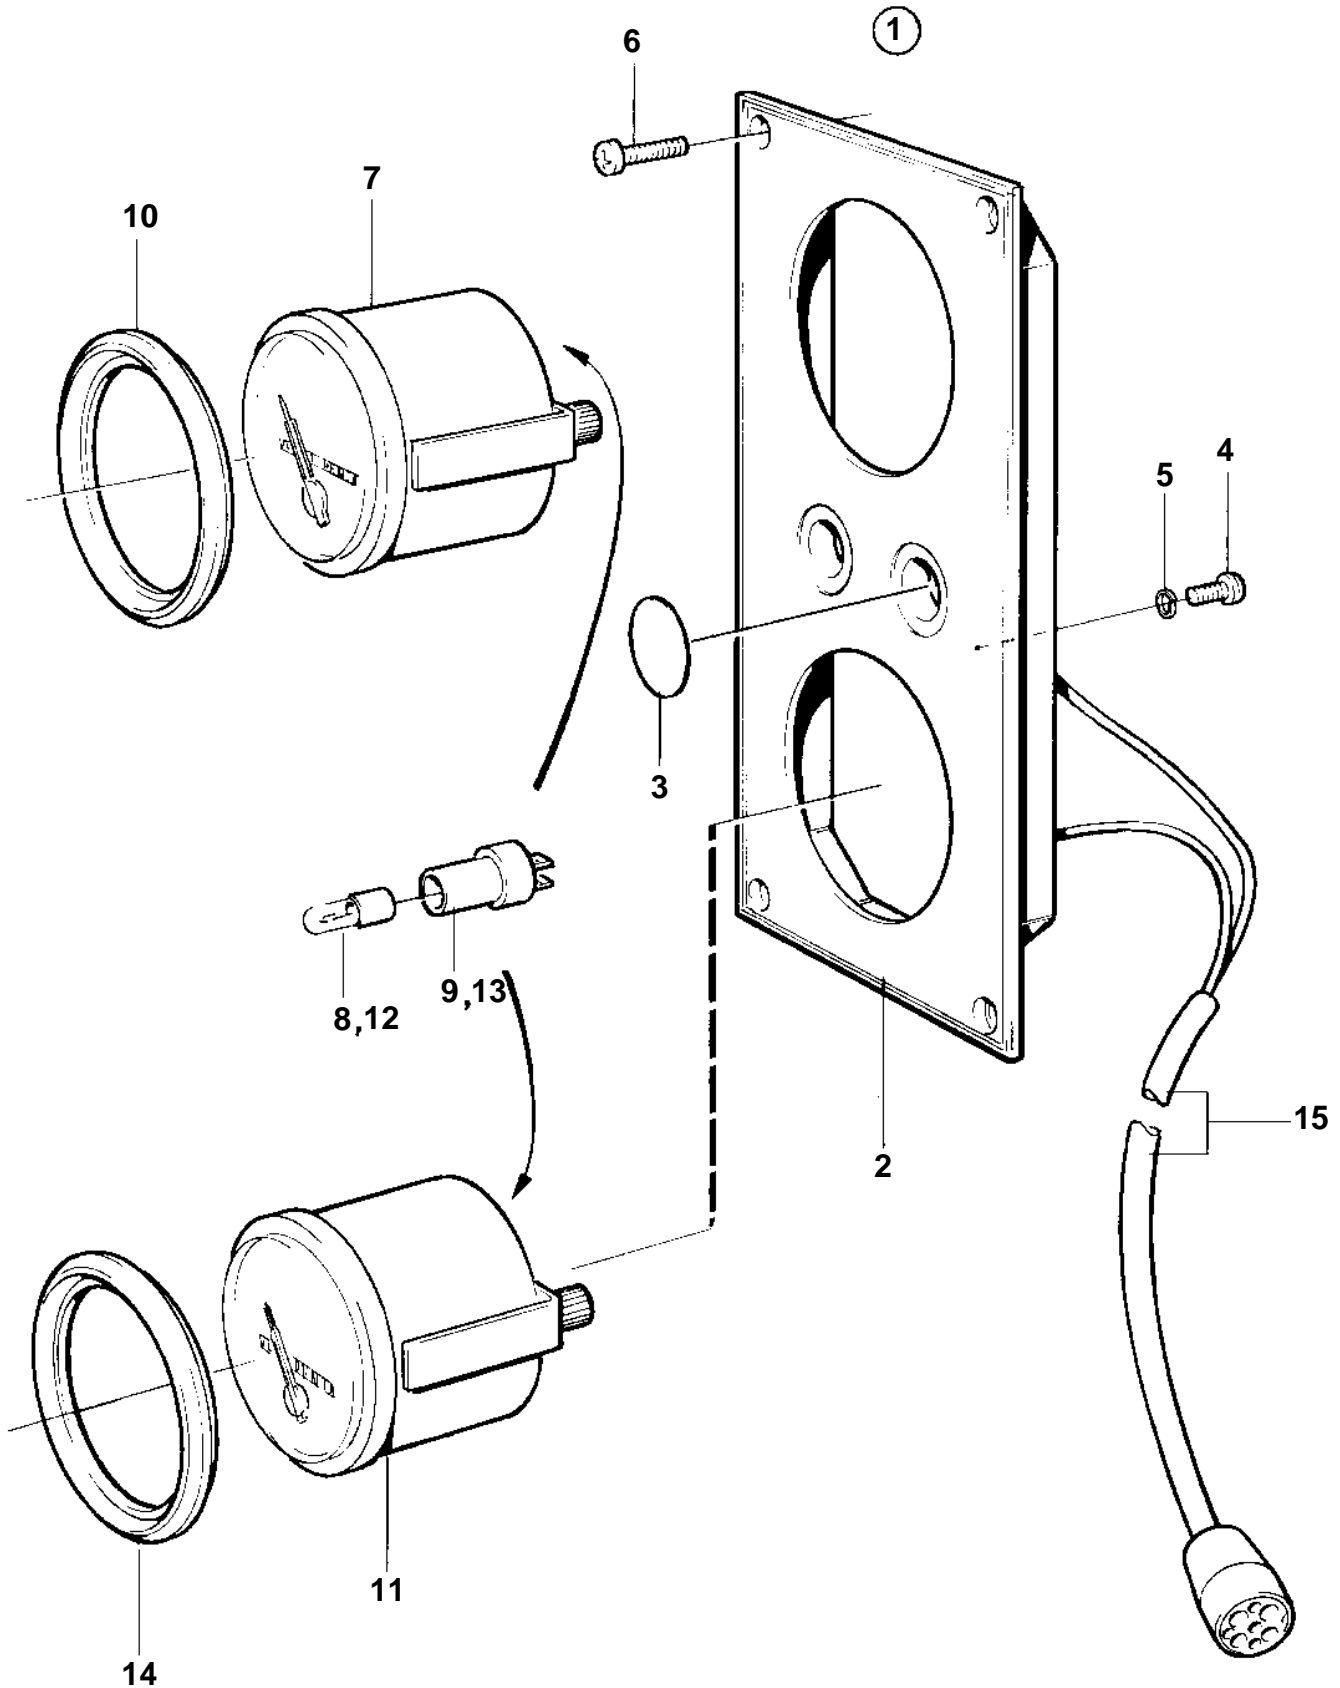

## COMMON

REF	PART NO.	QTY	DESCRIPTION	SEE SEC.	NOTES
1	846847	1	Instrument panel		REPLACED BY 849940 TAMD71B
	849940	1	Instrument panel		REPLACED BY 864049. Gold coloured stripe. TAMD71B
2		1	· Instrument panel		White coloured stripe.
3	828607	2	· · Cover plate		
4	949947	1	· · Screw		
5	941904	1	· · Spring washer		
6	828647	4	· · Screw		
7	873201	1	· Oil pressure gauge		(863936)
8	863946	1	· · Bulb		RED. For instrument of earlier production should white bulb 19923 and socket 808175 be mounted.
9	863945	1	· · Bulb socket		For instrument of earlier production should white bulb 19923 and socket 808175 be mounted.
10	858643	1	· Front ring		
11	863938	1	· Pressure gauge		0-2bar
12	863946	1	· · Bulb		RED
13	863945	1	· · Bulb socket		
14	858643	1	· Front ring		
15		1	· Cable trunk		
		X	Electrical materials	1963	
		X	Electrical materials	1964	
		X	Electrical materials	1965	